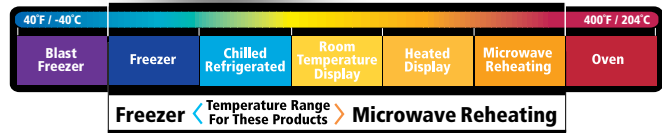

Bagasse Blend Snack Tray

FEATURES	BENEFITS
Fiber (Paper) Material	Product is made of a blend of Bagasse (Sugar Cane) and Bamboo which are sustainable, annually renewable resources
*Fully Compostable in Municipal and Industrial Facilities Where Available	ASTM D 6868 certified & compostable in commercial facilities only, which may not exist in all areas. Not suitable for backyard composting.
Strong	Offers durable construction for multi-food applications
All Natural White Appearance	Provides a brilliant, white exterior
Soak Through Resistant Design	Resists grease, moisture and helps eliminate messy leaks

Bagasse Blend 2-Compartment Snack Tray

Item Number	Description	Dimensions	Case		Case	
			Cube	Weight	Sleeve	Pack
YMC580680000	Compostable 2-Compartment Nacho Container	5" x 6.5" x 1.5"	1.29	15.87	5/100	500