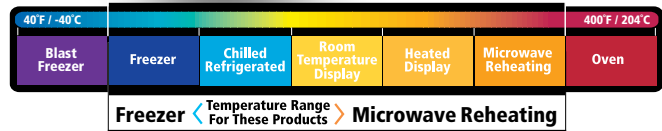

# Bagasse Blend Snack Tray

FEATURES	BENEFITS
Fiber (Paper) Material	Product is made of a blend of Bagasse (Sugar Cane) and Bamboo which are sustainable, annually renewable resources
*Fully Compostable in Municipal and Industrial Facilities Where Available	ASTM D 6868 certified & compostable in commercial facilities only, which may not exist in all areas. Not suitable for backyard composting.
Strong	Offers durable construction for multi-food applications
All Natural White Appearance	Provides a brilliant, white exterior
Soak Through Resistant Design	Resists grease, moisture and helps eliminate messy leaks

## Bagasse Blend 2-Compartment Snack Tray

Item Number	Description	Dimensions	Case		Case	
			Cube	Weight	Sleeve	Pack
YMC580680000	Compostable 2-Compartment Nacho Container	5" x 6.5" x 1.5"	1.29	15.87	5/100	500