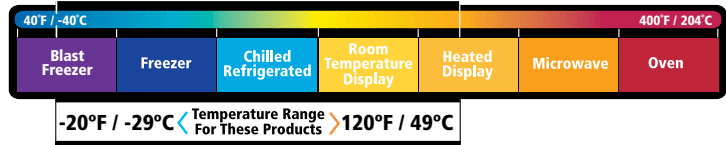

PACTIV

Foodservice / Food Packaging

APET SmartLock® Hinged Lid Containers

APET SmartLock® Deli/Bakery Hingeware

Smooth Labeling Area

Useful for a variety of applications

Features	Benefits
SmartLock® Closure System	Easy to lock, aids in employee efficiency.
Audible Click Closure	Indicates a secure lock which helps maintain freshness.
Smooth Panel Areas	Provides ideal label placement.
Variety of Popular Sizes	Useful for a broad range of applications.
APET Material	Crack resistant; offers extended use for low temperature applications.