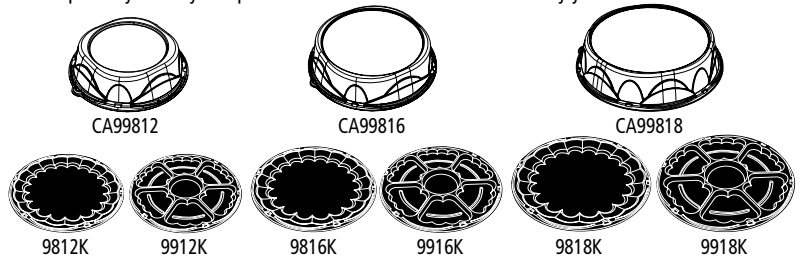

Product Specifications

Product Number	Description	Dome Height	Case Cube	Case Weight	Sleeve	Case Pack	Cases/ Unit Load
Domes							
CA99812	12" dia. Clear APET Caterware® Dome Lid. Fits 9812K, 9912K	3"	1.15	9.75	50	50	
CA99816	16" dia. Clear APET Caterware® Dome Lid. Fits 9816K, 9916K	3.5"	2.10	17.64	50	50	
CA99818	18" dia. Clear APET Caterware® Dome Lid. Fits 9818K, 9918K	4"	2.64	22.39	50	50	
Bases							
		Base Depth					
9812K	12" dia. Black Plastic SmartLock® Flat Tray	15/16"	1.10	9.92	50	50	45
9816K	16" dia. Black Plastic SmartLock® Flat Tray	15/16"	1.72	16.75	50	50	30
9818K	18" dia. Black Plastic SmartLock® Flat Tray	15/16"	2.28	20.92	50	50	20
9912K	12" dia. Black Plastic SmartLock® Lazy Susan 6-Cmpt. Tray	1 7/32"	1.13	9.69	50	50	45
9916K	16" dia. Black Plastic SmartLock® Lazy Susan 6-Cmpt. Tray	1 7/32"	1.59	14.77	50	50	16
9918K	18" dia. Black Plastic SmartLock® Lazy Susan 6-Cmpt. Tray	1 13/32"	2.25	20.49	50	50	20
Combo Packs							
		Base Depth					
9812KCA9WP	12" dia. Black Plastic SmartLock® Flat Tray w/APET Dome Lid (CA9-9812)	15/16"	1.34	9.52	1/25	25	36
9816KCA9WP	16" dia. Black Plastic SmartLock® Flat Tray w/APET Dome Lid (CA9-9816)	15/16"	2.30	17.33	1/25	25	24
9818KCA9WP	18" dia. Black Plastic SmartLock® Flat Tray w/APET Dome Lid (CA9-9818)	15/16"	2.76	22.39	1/25	25	16
9912KCA9WP	12" dia. Black Plastic SmartLock® Lazy Susan 6-Cmpt. Tray w/APET Dome Lid (CA9-9812)	1 7/32"	1.37	9.15	1/25	25	36
9916KCA9WP	16" dia. Black Plastic SmartLock® Lazy Susan 6-Cmpt. Tray w/APET Dome Lid (CA9-9816)	1 7/32"	2.32	17.33	1/25	25	16
9918KCA9WP	18" dia. Black Plastic SmartLock® Lazy Susan 6-Cmpt. Tray w/APET Dome Lid (CA9-9818)	1 13/32"	2.87	22.38	1/25	25	16