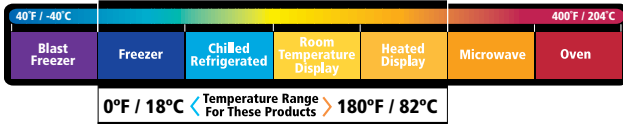

Increased dome height

Secure stacking during transport

Features	Benefits
SmartLock® Closure	An easy way to secure dome to tray. Maintains a secure closure during transit.
Excellent Lid Clarity	Clarity of APET facilitates presentation and enhances appeal of food presentation.
Crack Resistant Material	APET can be frozen for specific applications or during preparation. APET Cater Domes carry the #1 recycling code.
Secure Nesting	Design keeps trays stacked and prevents shifting during transportation.
Ergonomic Thumb Tab	Facilitates quick and easy opening without disturbing food.
Contemporary New Design	Maximizes the aesthetic appeal and showcases the food inside.
Variety of Sizes	Provides a tray for every application.

Domes

PET (-20°F/-29°C - 120°F/49°C)

Bases

HIPS (0°F/18°C - 180°F/82°C)

These guidelines are supplied to assist you in determining the proper use of Pactiv products. They are based upon testing and published guidelines and are reliable in most applications. However, because every food supplier's recipes, ingredients, processes and supply chain is unique, these guidelines are not a substitute for product testing. Confirmation of product acceptability under your specific conditions of use must be done by you.