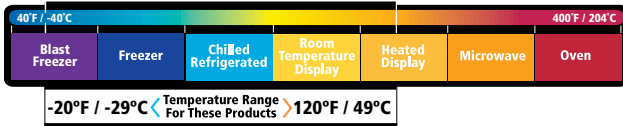

Domes

PET (-20°F/-29°C - 120°F/49°C)