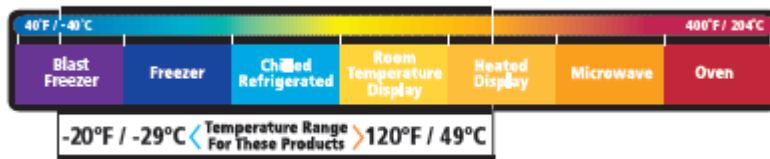

6" Square Shelf Savers

Product Features

- 1 Lid Multiple Sizes
- High Clarity
- Stackable
- Crack Resistant
- Great for Merchandizing
- Available in a Variety of Sizes and Configurations

Item #	Product Description	Pack	Weight	Cube	Pallet
6SFL	6 in Square Flat Lid	600	21.17	5.22	21
6S24	6 in Square 24 oz. Container	300	19.44	4.34	28
6S32	6 in Square 32oz Container	300	19.44	4.62	21
6S48	6 in Square 48oz Container	300	25.31	5.22	21
6S60	6 in Square 60oz Container	300	29.83	5.22	21
6S172CJ	6in Sqr 17oz. Cont. 2 comp w/ Juice Trap	300	16.61	4.34	28
6S322C	6in Sqr 32oz. Cont. 2 Comp.s	300	20.57	4.62	21
6SD17DP3CJ	6 in Square 3 Compartment with Dip	400	18.86	4.62	24
6S324C	6in Sqr 32oz. Cont. 4 Comp.s	300	20.57	4.62	21

PET (-20°F/-29°C - 120°F/49°C)

Made in USA