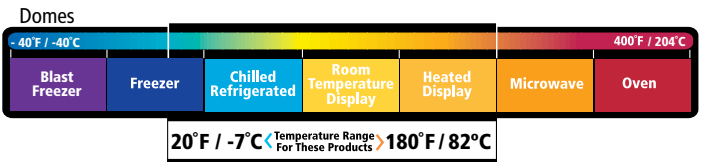

## FEATURES

High Clarity Domes with Fog Gard™ Coating

Zip Seal™ for Improved Leak Resistance

EarthChoice® Mineral Filled Polypropylene (MFPP) Bases

Wide Variety of Available Sizes

Smart Vent Technology

OPS (20°F/-7°C - 180°F/82°C)