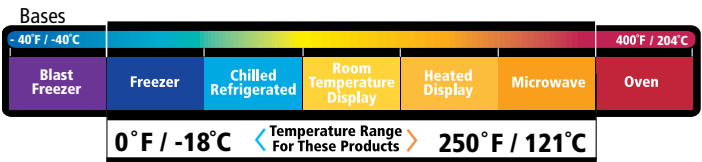

## FEATURES

High Clarity Domes with Fog Gard™ Coating

Zip Seal™ for Improved Leak Resistance

EarthChoice® Mineral Filled Polypropylene (MFPP) Bases

Wide Variety of Available Sizes

Smart Vent Technology

OPS (20°F/-7°C - 180°F/82°C)