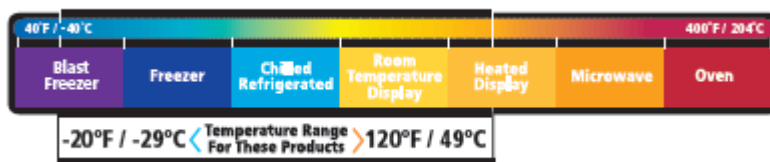

4, 6 & 12 Count SmartLock Cupcake Hingeware

Product Features

- Smart Locks– Easy to lock with audible close.
- Finger Grip Tabs– Easy to open.
- Crack resistant-Excellent for frozen applications.
- Smooth Wall– Ideal for merchandising.
- Made from PETE 

Previous Item #	Current Item #	Description	Size	Pack	Cube	Weight
YCASH08S3254C	YCASH08S3254C	4 Count Muffin Container	8.6X8.6X3.22	120	2.800	14.53
0CASH107356CH	YCASH107356C	6 Count Cupcake Container	9.84 X 6.95 X 3.43	120	2.120	14.67
0CASH13103512C	YCASH13103512C	12 Count Cupcake Container	12.8 X 9.81 X 3.37	115	3.770	26.77

PET (-20°F/-29°C - 120°F/49°C)